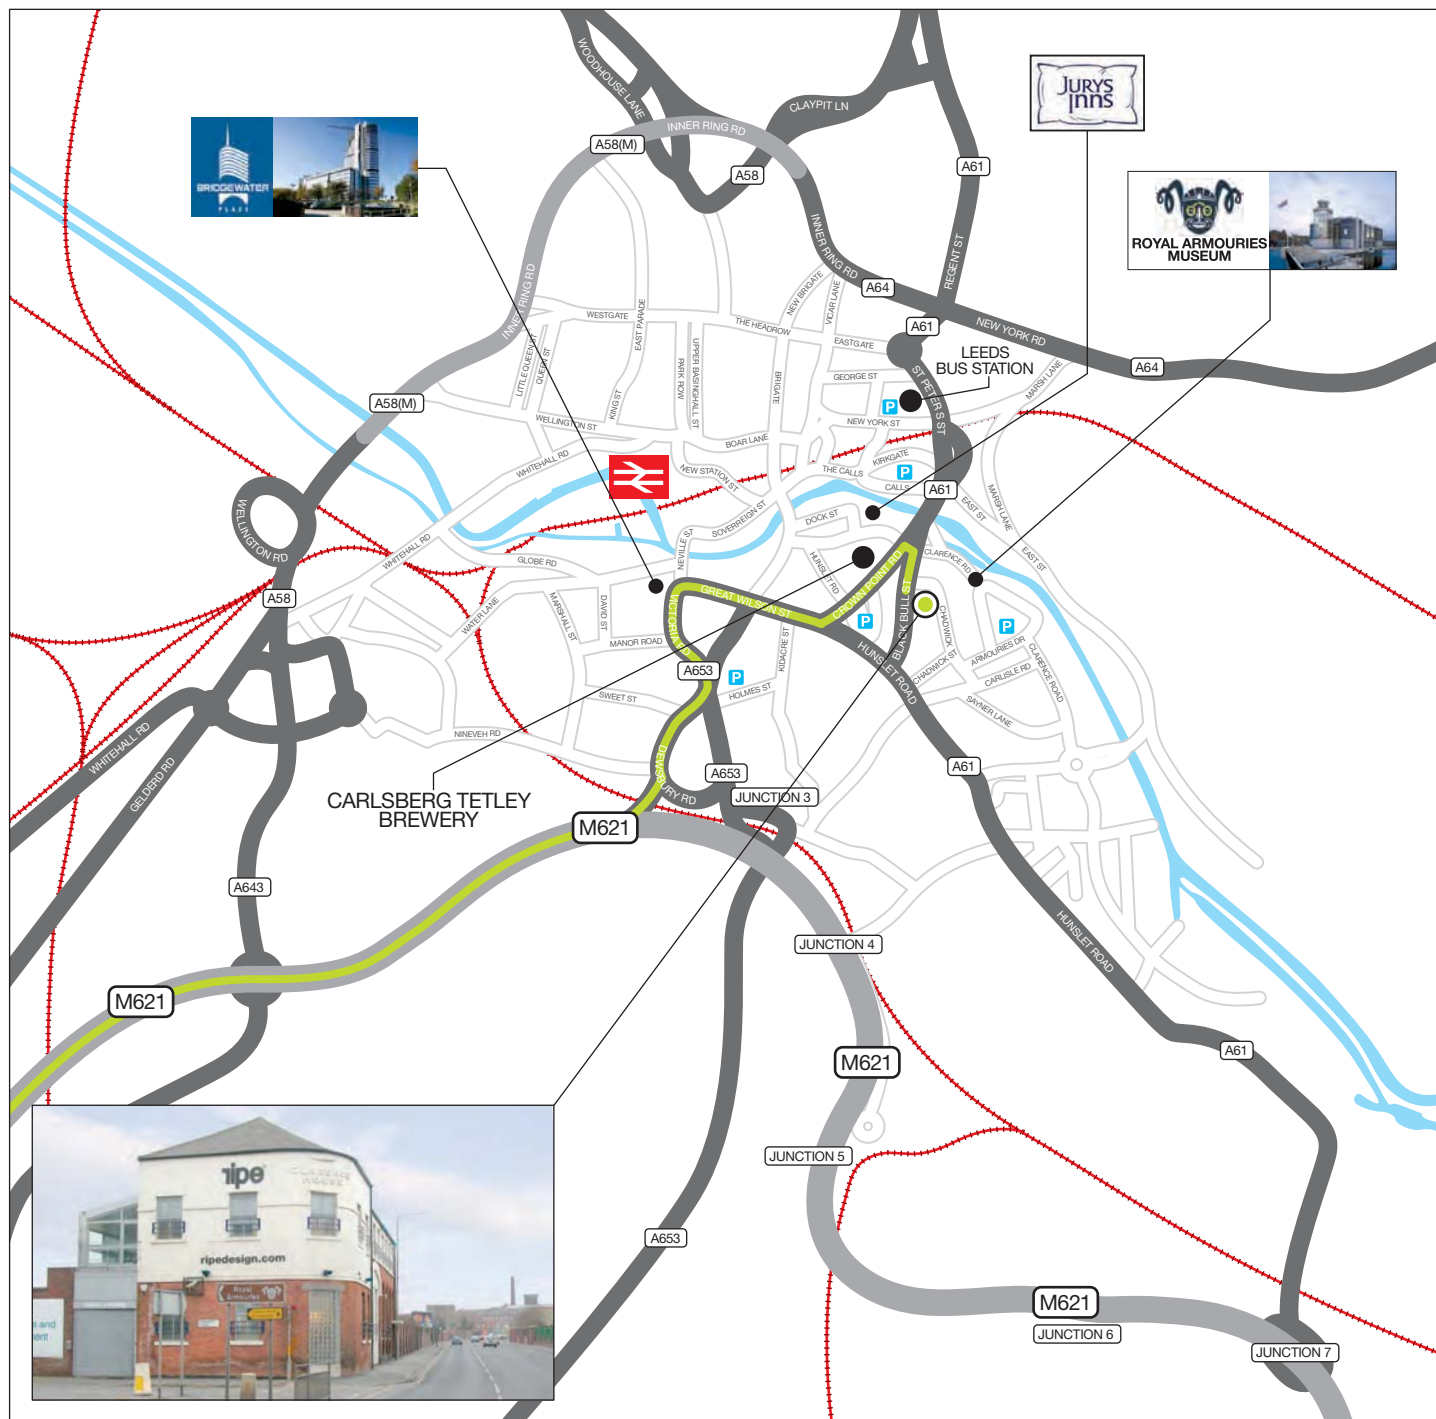

Clarence House, 48 Black Bull Street, Leeds, LS10 1HW

Tel: +44 (0)113 204 2800
Fax: +44 (0)113 204 2801

hello@ripe.co.uk
www.ripe.co.uk

FROM M62 (WEST)

- On M62, Junction 27 branch left onto M621 (signposted Leeds).
- At Junction 3, leave Motorway (signposted Central Leeds) to join A653.
- On A653, at traffic signals take right hand lanes into Gt Wilson Street (signposted Motorways (M1, M62), The North).
- On A653, ignore left turn for Tetley Brewers Wharf and continue straight ahead.
- At next traffic signals turn left (one-way) onto A61 and take the far right lane and bear right at end onto Black Bull Street.
- You can see Ripe on the left in Clarence House.

UPON ARRIVAL

ON FOOT

Enter through the front door and ring the buzzer.
Somebody will come down to greet you.

BY CAR

You can park securely in the car park accessed through the metal shutter. If you call 0113 204 2800, somebody will come down and greet you.